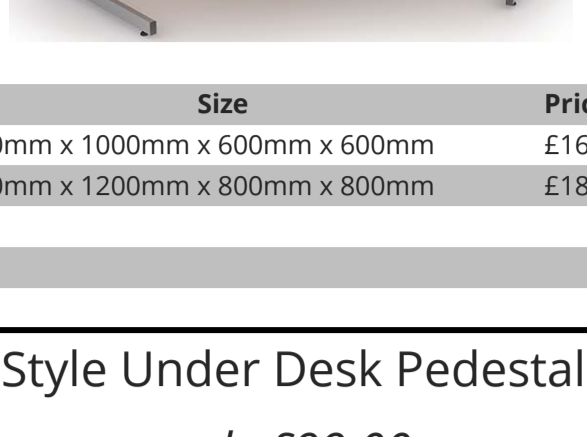

Style Radial Desk

From only £135.00

Size	Price
1400mm x 1200mm x 800mm x 600mm	£135.00
1600mm x 1200mm x 800mm x 600mm	£138.00
1800mm x 1200mm x 800mm x 600mm	£144.00

Style 120° Segment

From only £165.00

Size	Price
1000mm x 1000mm x 600mm x 600mm	£165.00
1200mm x 1200mm x 800mm x 800mm	£188.00

Style Desk High Pedestal

only £99.00

Description / Size	Price
2 Drawer: 400mm w x 600mm d x 725mm h	£99.00
3 Drawer: 400mm w x 600mm d x 725mm h	£99.00
4 Drawer: 400mm w x 600mm d x 725mm h	£99.00

Style Under Desk Pedestal

only £99.00

Description / Size	Price
3 Drawer: 400mm w x 600mm d x 725mm h	£99.00

Style Double Door Storage

From only £126.00

Size	Price
1000mm w x 525mm d x 2062mm h	£217.00
1000mm w x 525mm d x 1657mm h	£189.00
1000mm w x 525mm d x 1252mm h	£161.00
1000mm w x 525mm d x 847mm h	£147.00
1000mm w x 525mm d x 725mm h	£126.00

Style D-End Meeting

From only £252.00

Description / Size	Price
1800mm x 900mm x 725mm	£252.00
2200mm x 1000mm x 725mm	£294.00
2500mm x 1200mm x 725mm	£322.00

Style Round Meeting

From only £140.00

Description / Size	Price
800mm dia	£140.00
1000mm dia	£147.00
1200mm dia	£154.00