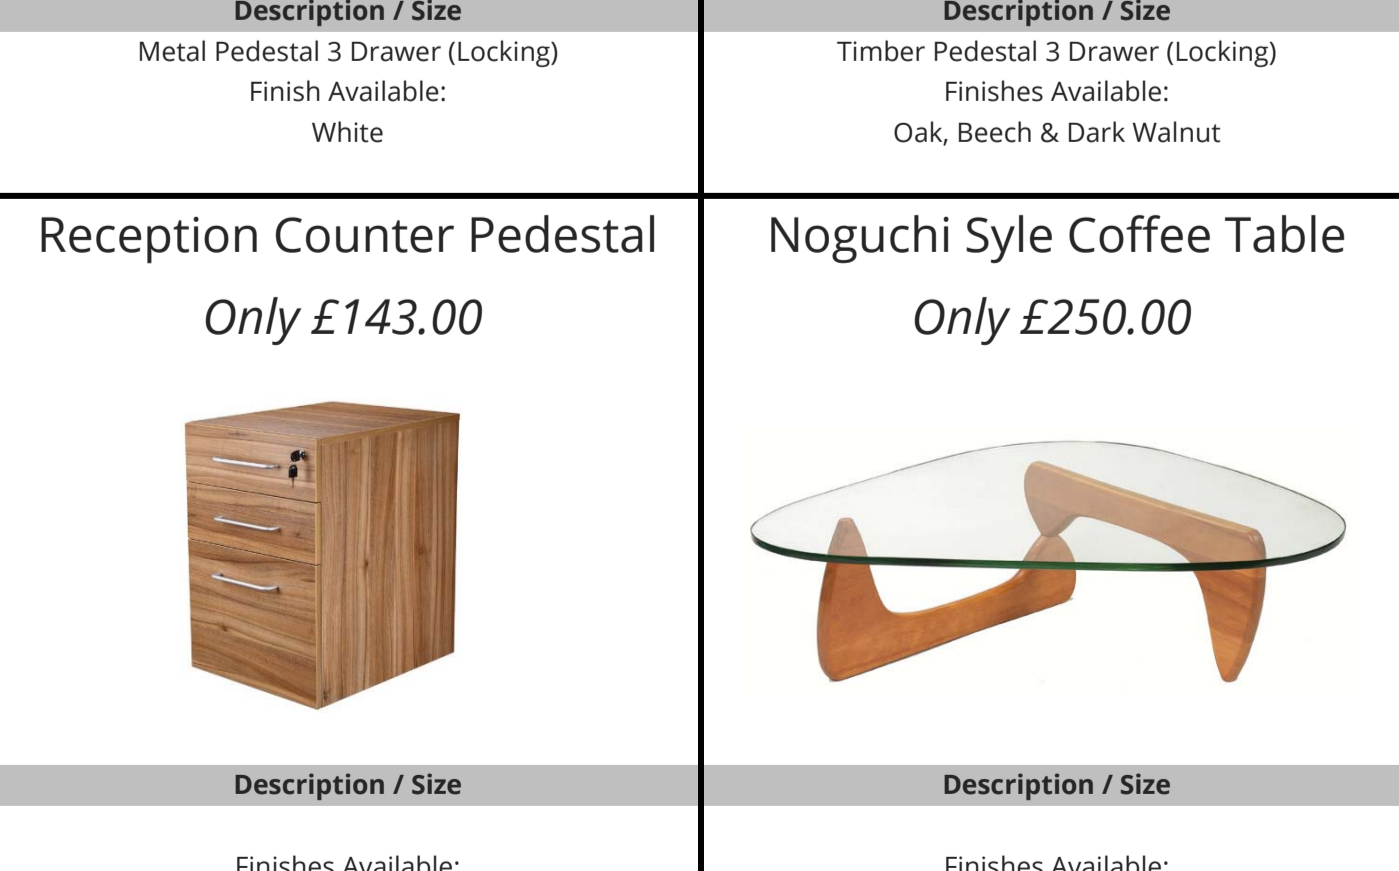

Fabric Swatch

Other colours available, please ask for full swatch

Reception Counter

Only £693.00

Description / Size
Finished in White Gloss With Glass Top 2200mm wide x 1030/730mm High x 800mm Deep

Reception Counter Return

Only £175.00

Description / Size
Finished in White Gloss 1000mm wide x 600mm deep x 730mm high

Reception Counter

Only £390.00

Description / Size
2000mm wide x 1030/730mm High x 800mm deep
Finishes Available: Oak, American Dark Walnut, Beech

Reception Counter Return

Only £593.00

Description / Size
Foot Print: 2400mm wide x 1600mm deep Work Surface 800mm deep
Finishes Available: Oak, American Black Walnut Beech, Dark Walnut & Crown Cut Oak

Reception Counter Pedestal

Only £93.00

Description / Size
Metal Pedestal 3 Drawer (Locking) Finish Available: White

Reception Counter Pedestal

Only £95.00

Description / Size
Timber Pedestal 3 Drawer (Locking) Finishes Available: Oak, Beech & Dark Walnut

Reception Counter Pedestal

Only £143.00

Description / Size
Finishes Available: American Dark Walnut & Crown Cut Oak

Noguchi Syle Coffee Table

Only £250.00

Description / Size
Finishes Available: Oak, Walnut & Black

Board Finishes

Reception Chair

Only £304.00

Description	Price
Black Faux Leather with Chrome Detail	£304.00

Reception Sofa 2 & 3 Seater

From Only £439.00

Description	Price
Black Faux Leather with Chrome Detail	£439.00
2 Seater	£439.00
3 Seater	£534.00