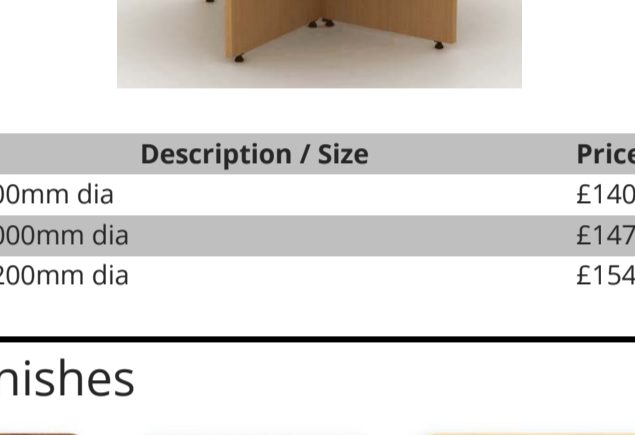

Style Bookcase

From only £82.00

Size	Price
1000mm w x 525mm d x 2062mm h	£132.00
1000mm w x 525mm d x 1657mm h	£118.00
1000mm w x 525mm d x 1252mm h	£101.00
1000mm w x 525mm d x 847mm h	£84.00
1000mm w x 525mm d x 725mm h	£82.00

Style Filing Cabinet

From only £122.00

Size	Price
4 Drawer 485mm w x 600mm d x 1385mm h	£169.00
3 Drawer 485mm w x 600mm d x 1055mm h	£145.00
2 Drawer 485mm w x 600mm d x 725mm h	£122.00

Style Rectangular Meeting

From only £198.00

Description / Size	Price
1800mm x 900mm x 725mm	£236.00
2200mm x 1000mm x 725mm	£294.00
2500mm x 1200mm x 725mm	£275.00

Style Boat Shape Meeting

From only £252.00

Description / Size	Price
1800mm x 900mm x 725mm	£252.00
2200mm x 1000mm x 725mm	£294.00
2500mm x 1200mm x 725mm	£322.00

Style D-End Meeting

From only £252.00

Description / Size	Price
1800mm x 900mm x 725mm	£252.00
2200mm x 1000mm x 725mm	£294.00
2500mm x 1200mm x 725mm	£322.00

Style Round Meeting

From only £140.00

Description / Size	Price
800mm dia	£140.00
1000mm dia	£147.00
1200mm dia	£154.00