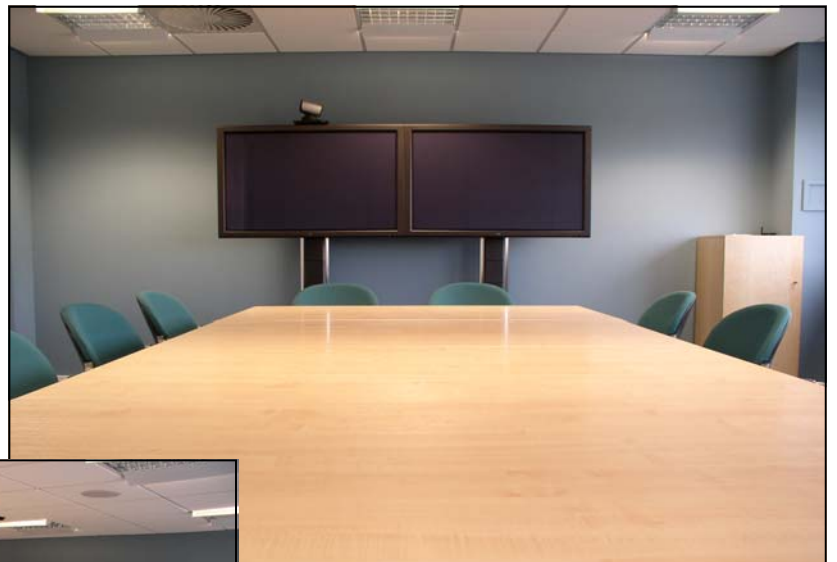

case study

The first of these hi-tech, hi-spec business spaces is situated at Southpoint House in Altens, Aberdeen, with further sites planned for Westhill and market research is being conducted to gauge the potential to extend the network across the north east and beyond.

Interested in Improving your productivity?

Contact: Style Office Solutions Ltd,
Units 5 & 6 Whitemyres Business Centre, Whitemyres Avenue, Aberdeen. AB16 6HQ
Tel: 01224 681888 - Fax: 01224 681881
E-mail: sales@style-office.co.uk - www.style-office.co.uk

*Innovative office solutions
with Style*